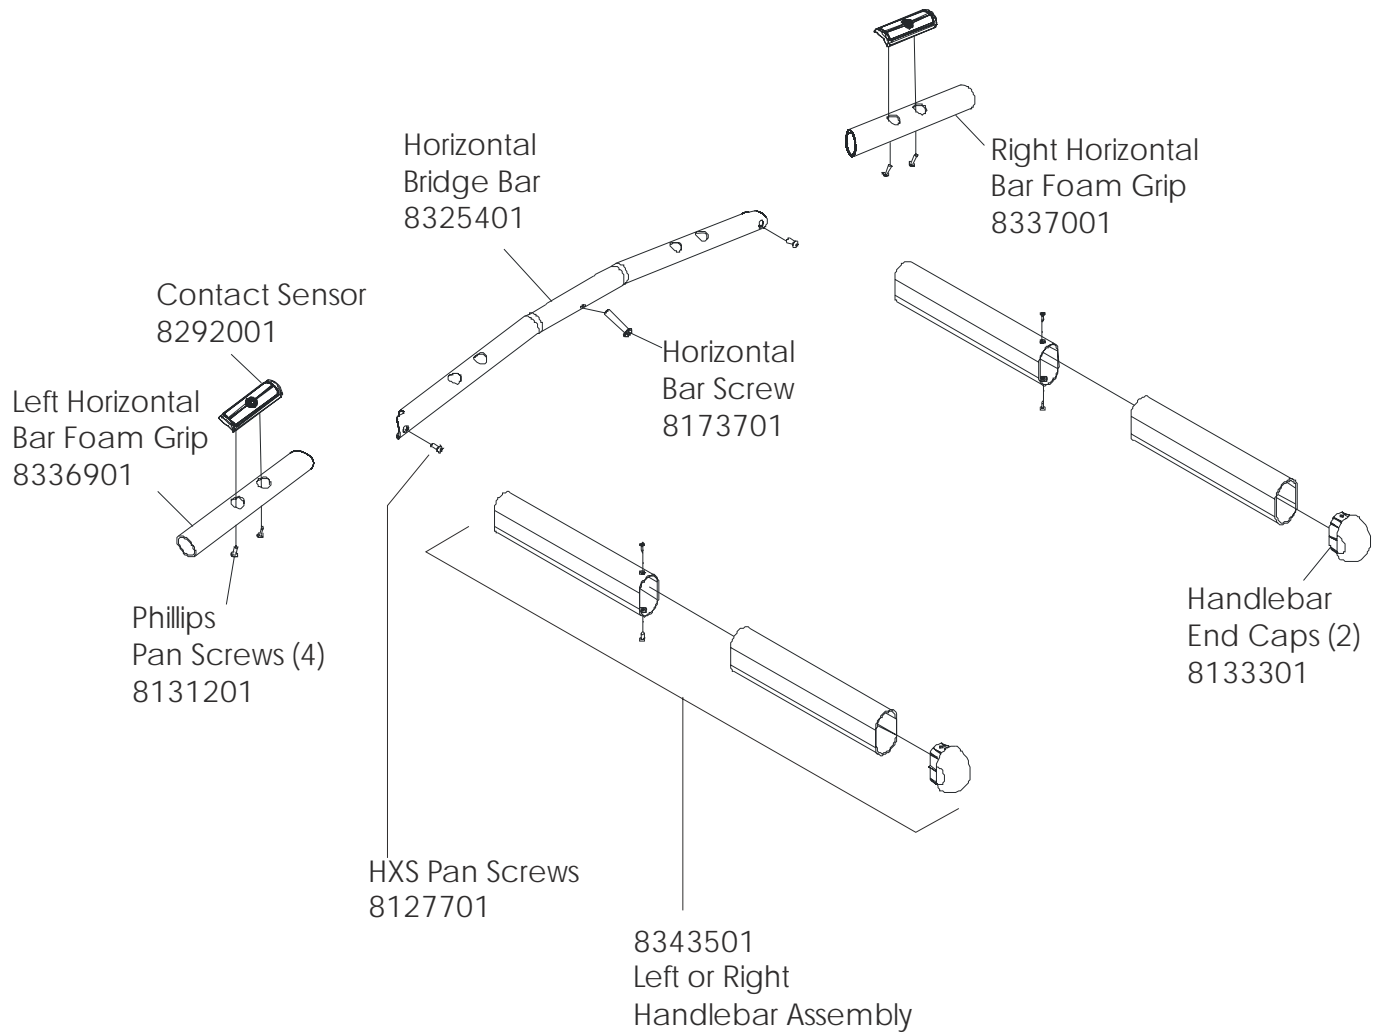

LifeFitness

T3 Consumer Treadmill

Customer Support Services
PARTS MANUAL revised 04 Feb 2011

Console	3
Console Bracket Assembly and Covers	4
Handlebar and Horizontal Bar	5
Striding Belt, Deck, and Rollers.....	6
Motor Cover, Extrusions, and End Caps	7
Uprights	8
Drive Motor, Lift Motor, and Motor Controller.....	9
Deck Springs and Side Extrusion Brackets	10
On/Off Switch, Circuit Breaker, Main Cable, and AC Inlet	11
Transport Wheels, Leg Levelers, and Hardware Bag.....	12
Cables and Miscellaneous	13
Wiring Diagram.....	14

Description	Part No.
BASIC TREADMILL CONSOLE ENG/ENG+MET	BAST-000X-0102
BASIC TREADMILL CONSOLE GER/MET	BAST-020X-0102
ADVANCED TREADMILL CONSOLE ENG/ENG+MET	ADVT-000X-0102
ADVANCED TREADMILL CONSOLE GER/MET	ADVT-020X-0102
CONSOLE-TO-CONSOLE-BASE-ASSEMBLY BOLT	8134001

T3 Consumer Treadmill
 Console Bracket Assembly and Covers

T3-XXXX-0102
 S/N

NOTE:
If replacing either the running belt or the deck, a bottle of silicone (part #8168601) must be ordered.

T3 Consumer Treadmill
 Drive Motor, Lift Motor, and Motor Controller

T3-XXXX-0102
 S/N

Description	Part No.
User/Assy. Manual (English)	8288401
User/Assy. Manual (Ger/Met)	8288501
Hardware Bag Assembly	8292101
Touchup Paint	8186301
CABLE; MOTOR-CONTROL, UPRIGHT, T3	8336201
CABLE, UPRIGHT	8174301
CABLE, CONSOLE, UPRIGHT	8174201
CABLE1, CONSOLE, INTERCONNECT	8174001
CABLE2, CONSOLE, INTERCONNECT	8174101
WIRE, CONTACT HR CONNECT	8344201
WIRE, CONNECT	8344301